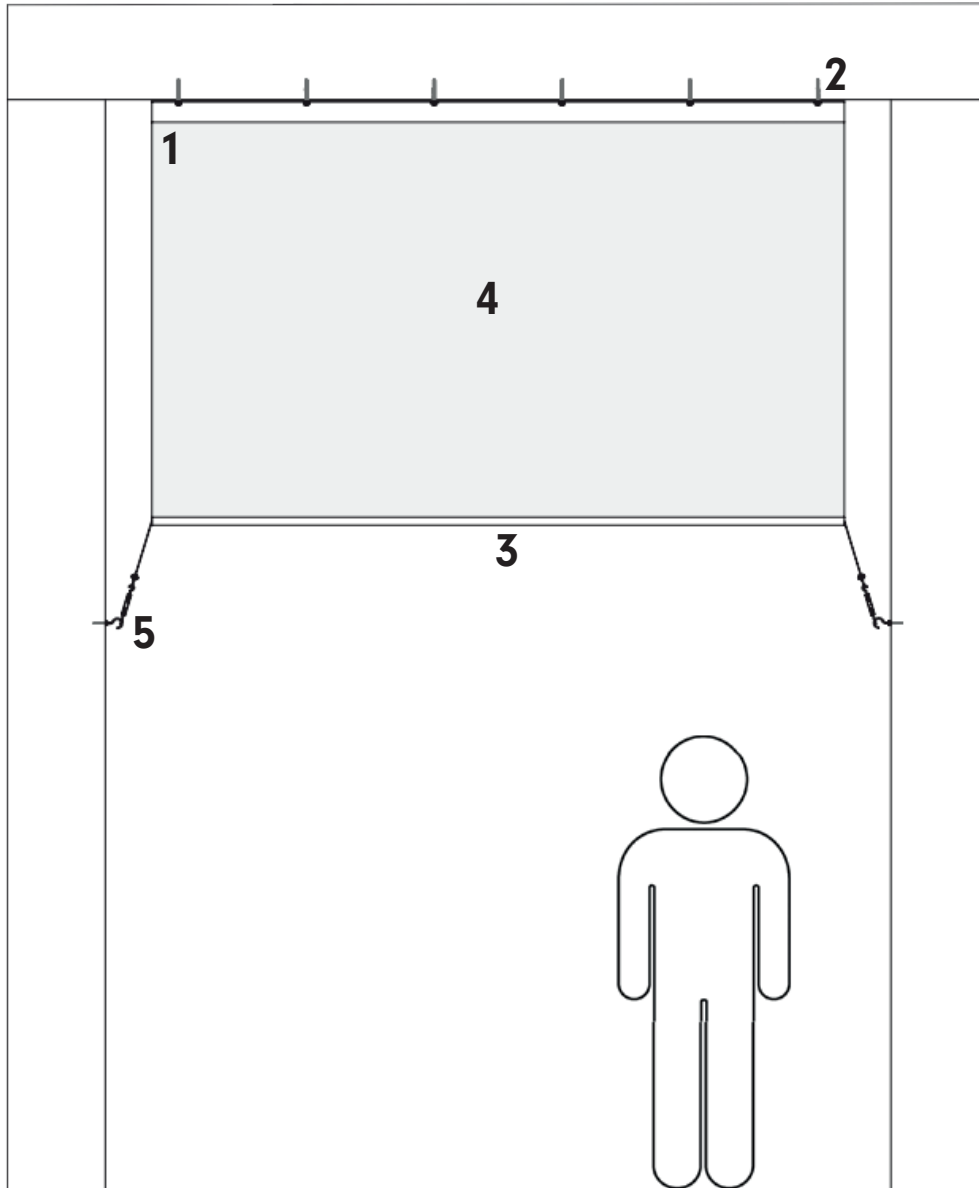

1. galvanized steel angle 40x40x0.8mm
2. concrete steel anchor screw
3. round steel rod 10mm diameter or steel cable
4. smoke resistant fabric
5. fixing steel accessories

Smoke protection class: **D180**

D ... smoke-tight

180 ... time rating in minutes; the component limits smoke permeability for at least 180 minutes.