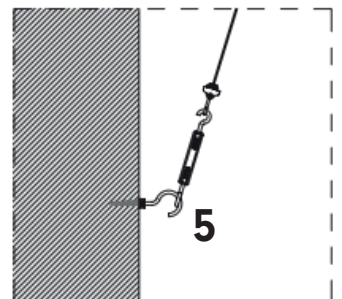

1. galvanized steel angle 40x40x0.8mm
2. concrete steel anchor screw
3. round steel rod 10mm diameter or steel cable
4. smoke resistant fabric
5. fixing steel accessories

Smoke protection class: **D180**

D ... smoke-tight

180 ... time rating in minutes; the component limits smoke permeability for at least 180 minutes.