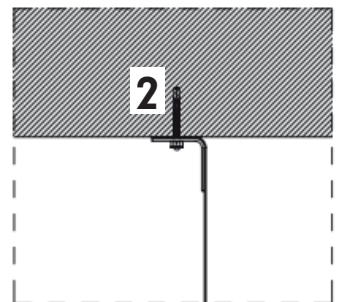

ATTRIA production GmbH

9th of September dist.
Promishlena zona
2227 Bojurshte
BULGARIA

+359 878 550076
office.bg@attria-group.com

Media Owner: ATTRIA GmbH / 2523 Tattendorf

1. galvanized steel angle 40x40x0.8mm
2. concrete steel anchor screw
3. round steel rod 10mm diameter or steel cable
4. smoke resistant fabric
5. fixing steel accessories